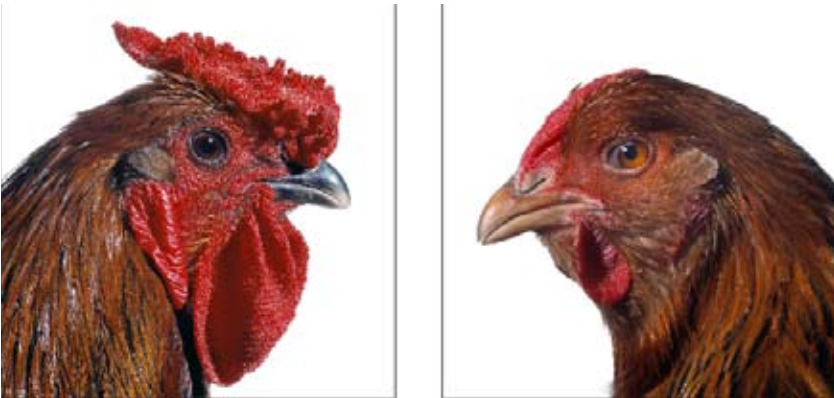

'Mechelse Giant (M) x Dresdner Huhn (F)', 2007
(KVM75-8507-4)
lambdaprint between plexiglass, # 1/4, ed. 4 + I A.P.
2x (60x60 cm)

'Mechelse Bresse - Sex & Mortality (Ha Bb 200)', 2000 (KVM40-4603)
stuffed chicken
80x40x32 cm. + (26x21 = fiche)