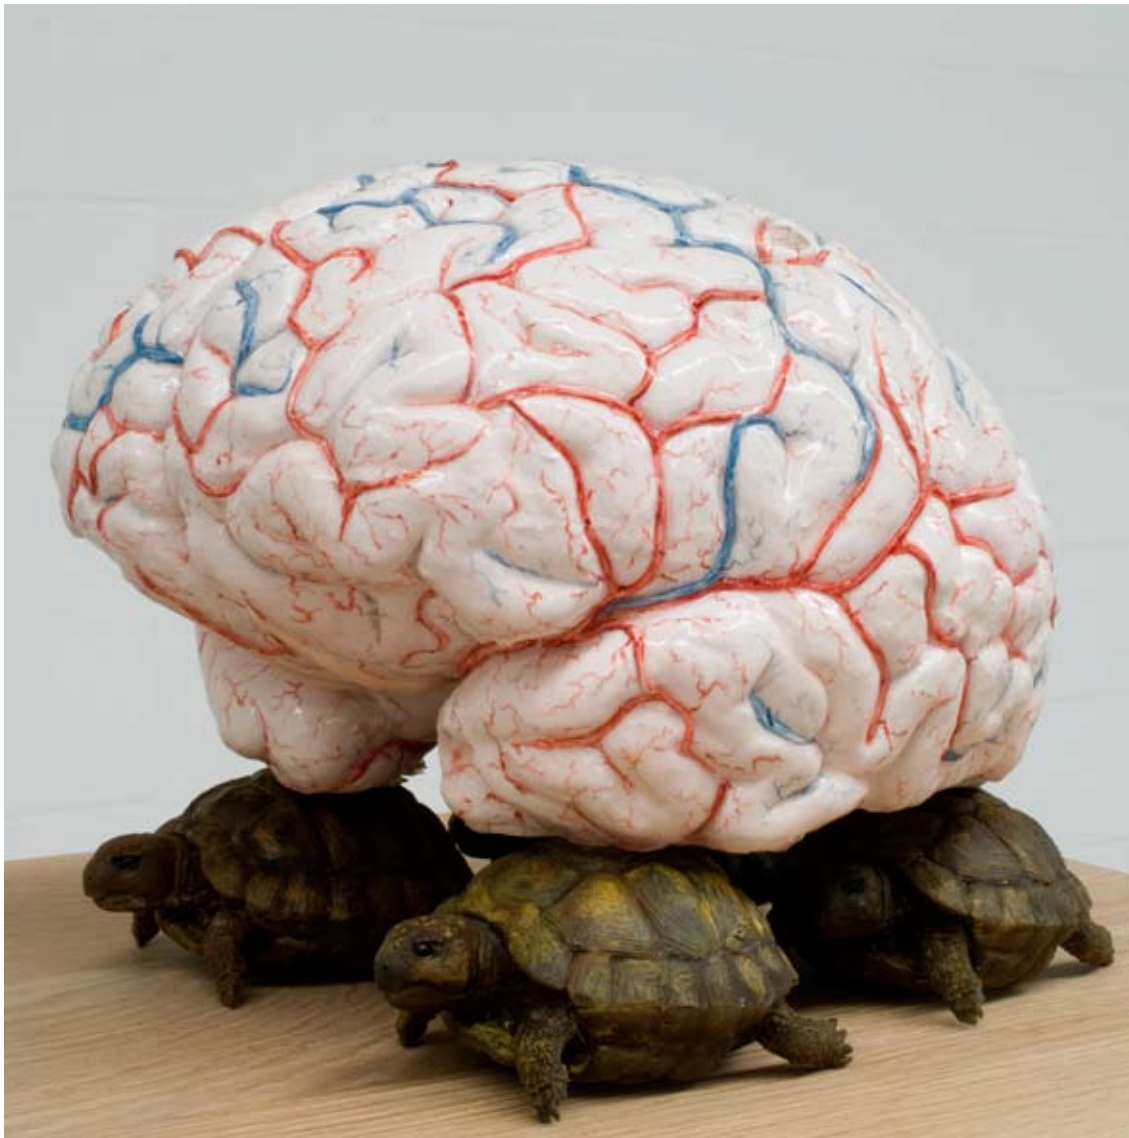

Benjamin Moravec, *Spiegel im Spiegel*, 2007

Josef Felix Müller, *Eiswasser I*, 2008 - 2009

Koen Vanmechelen, *Mechelse Koekoek (He, B24B X 0788) x Mechelse Bresse (Ha, LF)*, 2002

Michaël Aerts, *Permanent-Irre-Levant*, 2008, polyester, aluminium & flightcase material, 450 x 200 x 200 cm

Jan Fabre, *Vier Orakelsteentjes dragen ee onbekende Planeet*, 2008, paint on medical silicone, oilpaint on polyester, ca. 23,5 h x 30 x 24 cm

Enrique Marty, *Aim at the brood! Eris*, 2006, paint, hair, latex on polyurethane, clothes, 80 cm height